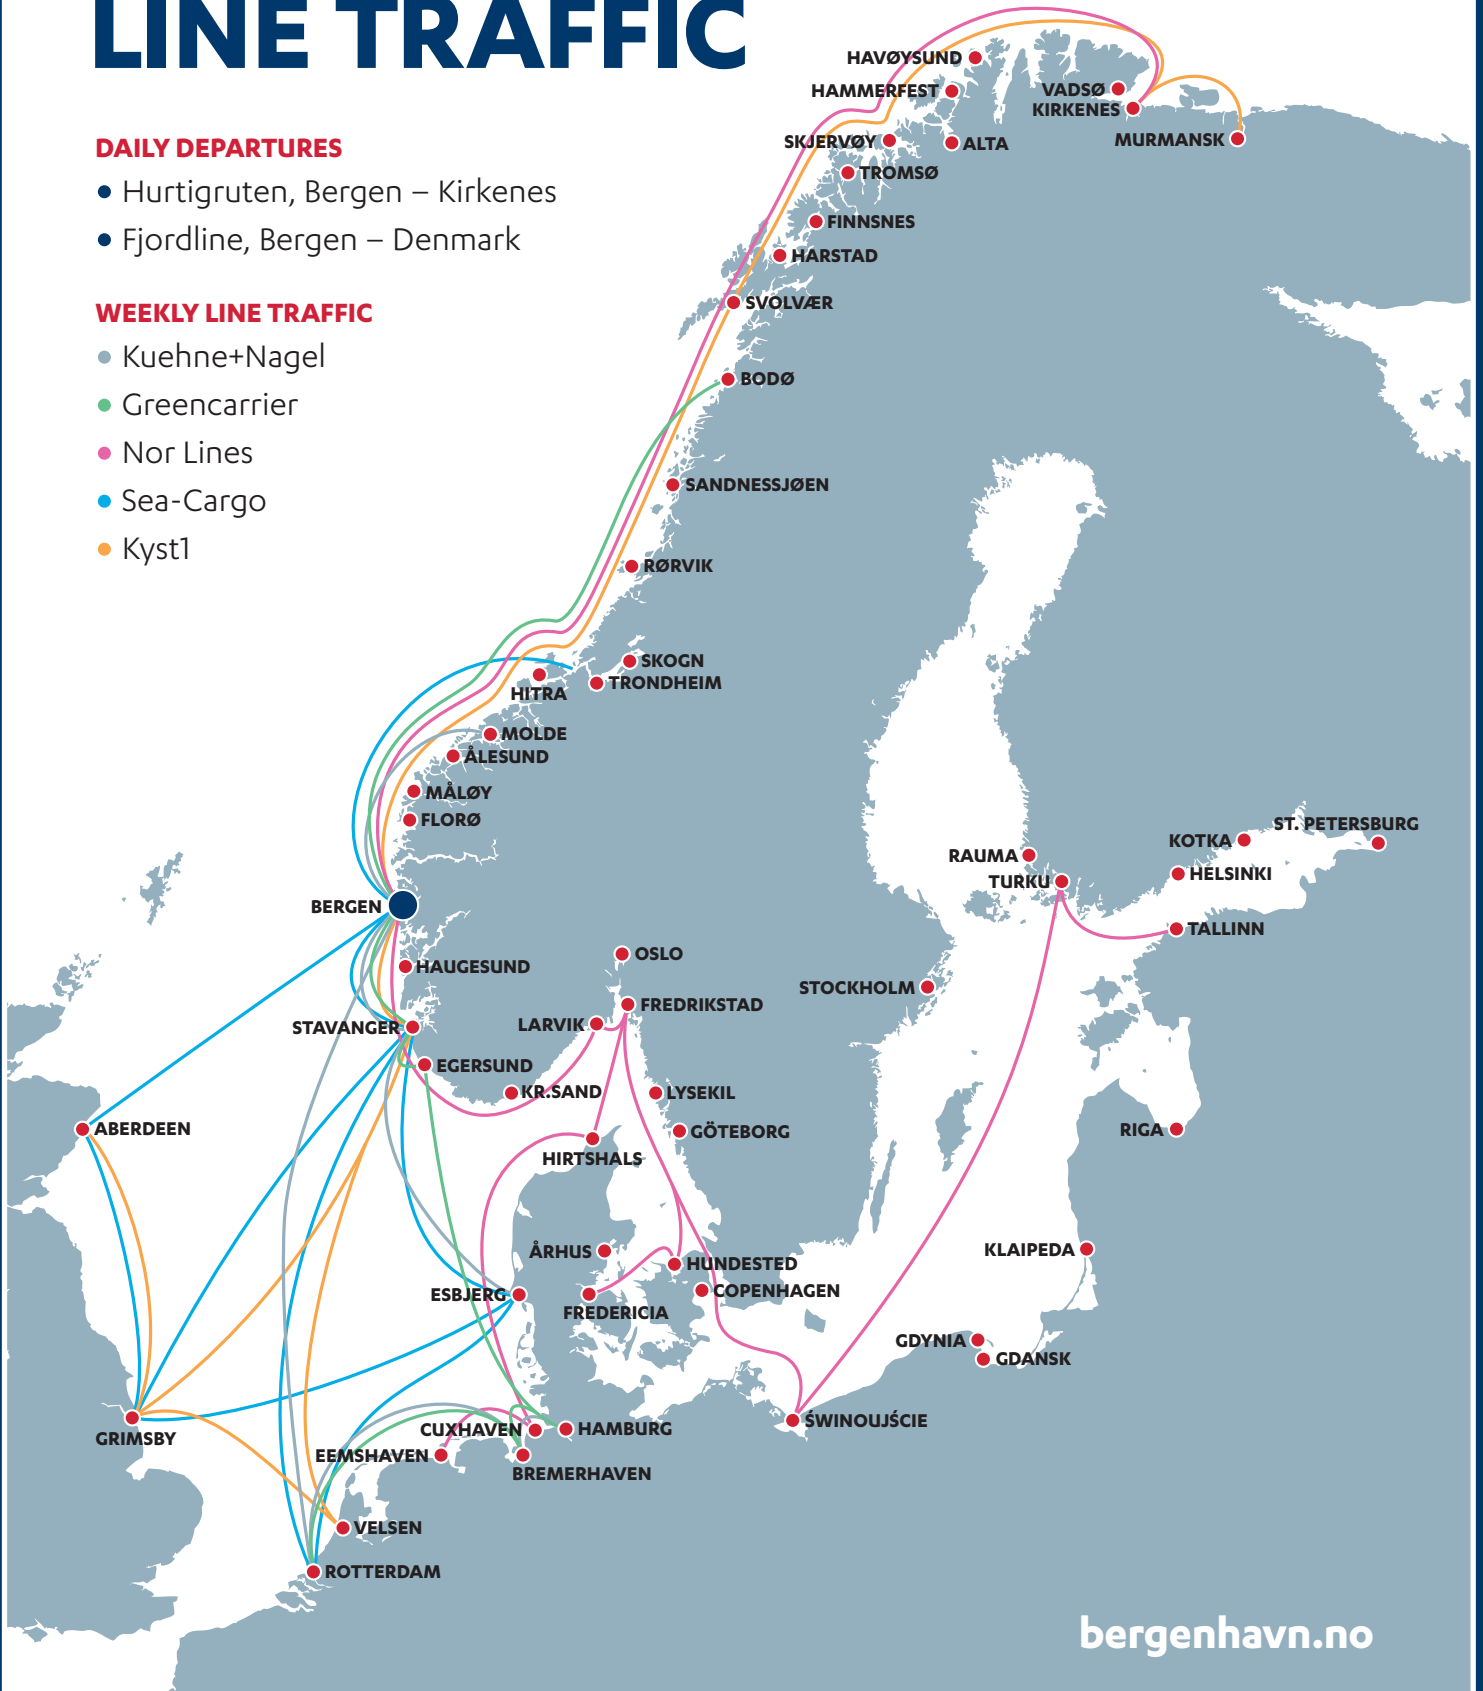

**PORT OF BERGEN**  
 WESTERN NORWAY'S  
 MOST IMPORTANT HUB

**BERGEN**  
 CARGO  
 PORT

## DAILY DEPARTURES

- Hurtigruten, Bergen – Kirkenes
- Fjordline, Bergen – Denmark

# Domestic and overseas cargo lines

Cargo arrives in Bergen for further dispatch to the rest of Norway and Sweden, and ships are loaded for destinations in the UK, the continent and other overseas traffic, as well as for oil-related operations in the North Sea.

### Maersk / Seago Line

Bremerhaven  
Kristiansand S  
Egersund  
Stavanger  
Fusa  
Florø  
Måløy  
Ålesund